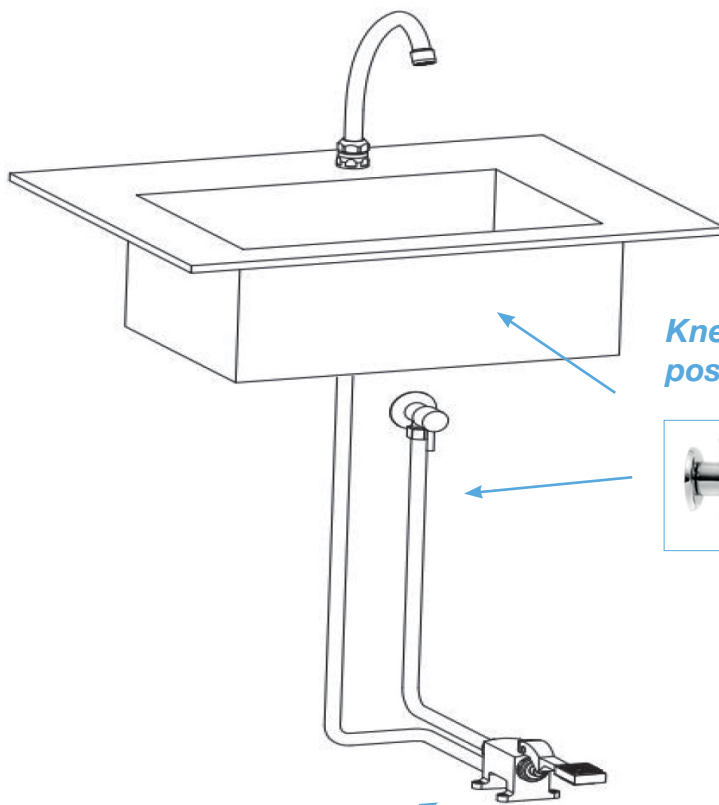

Knee Operated Tap Set with Fixed Basin Spout

Knee Operated Tap Set with Long Reach Swivel Spout

Knee Operated Tap Set with Standard Swivel Spout

Push Button Foot Set with Fixed Basin Spout

Push Button Foot Set with Long Reach Swivel Spout

Push Button Foot Set with Standard Swivel Spout

Foot-operated Hand Washing Sets

Peace of mind hand hygiene – protect against the virus

Benefits of 'hands free' taps

FLEXIBLE – can be connected to any type of spout. Add a TMV valve for controlled temperature of mixed water.

EFFICIENT USE OF WATER – a foot pedal allows you to turn water on and off easily which avoids waste.

Knee operated lever can be positioned anywhere

Available as push button or pedal operated control

Areas of Use